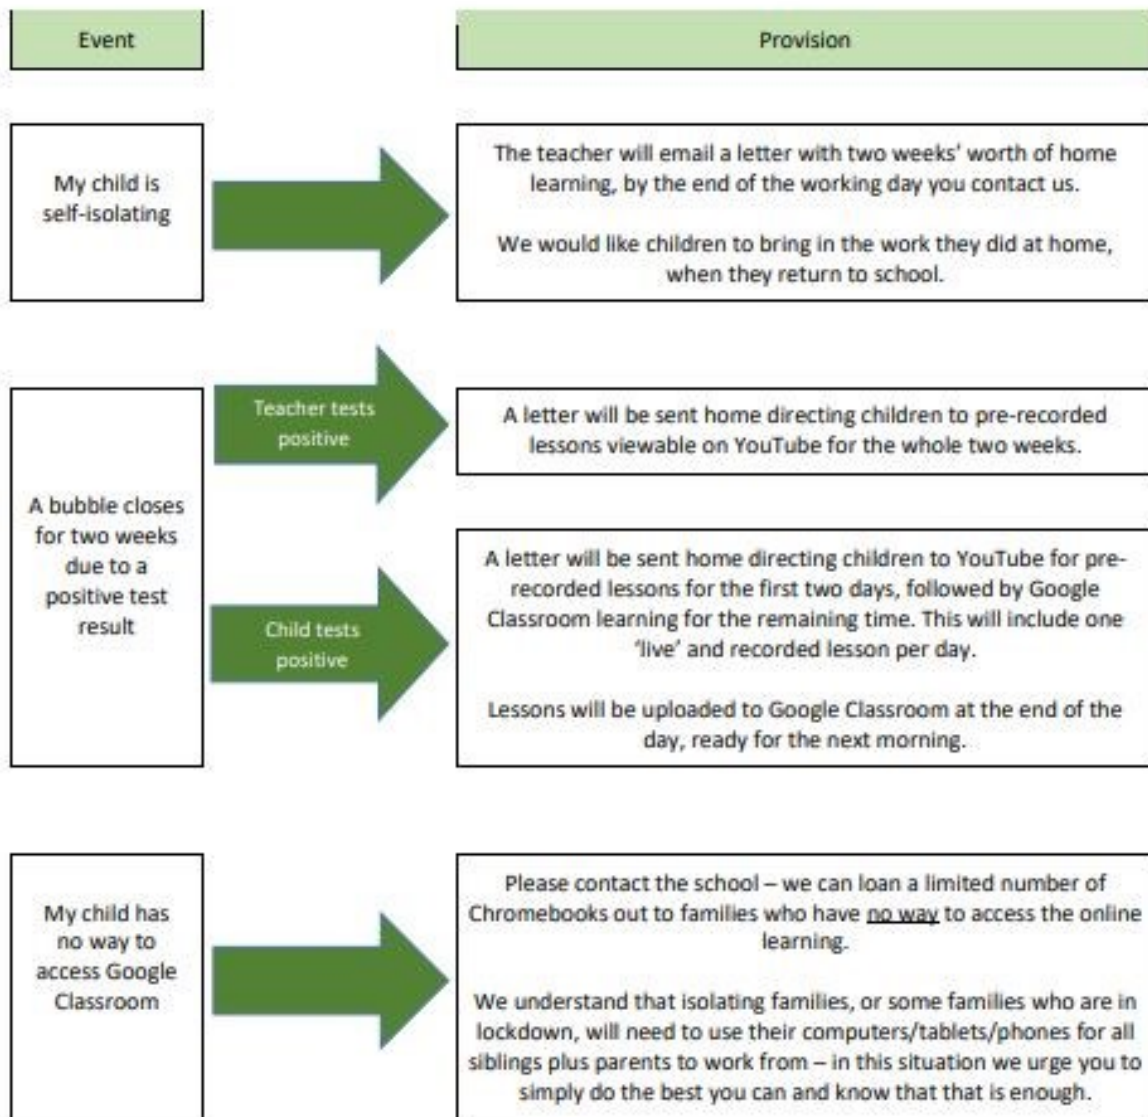

Friday 27th

INSET DAY—School closed to pupils

PTFA Crazy Hair Day

Monday 1st February 2021 - Extra INSET on Monday 1st February 2021

Please remember to be considerate of others when lining up in the queue

Please remember to wear a mask where possible unless you have a medical condition which exempts you.

Isolation Home Learning at Shirley Junior School

Google Classroom can be accessed on a computer or laptop, or as an app on Android or Apple tablet devices (not currently on Windows tablets). It can also be accessed via the browser on an Xbox or PlayStation. While accessible via the app on a mobile phone, it would not be easy to use many of the features on such a small screen size.

NO LIMITS

No Limits have recently launched a survey to gather young people's views in the 'New Normal' after lockdown. Here is the link [COVID-19 New Normal Survey](#)

The survey will be open until the end of November.