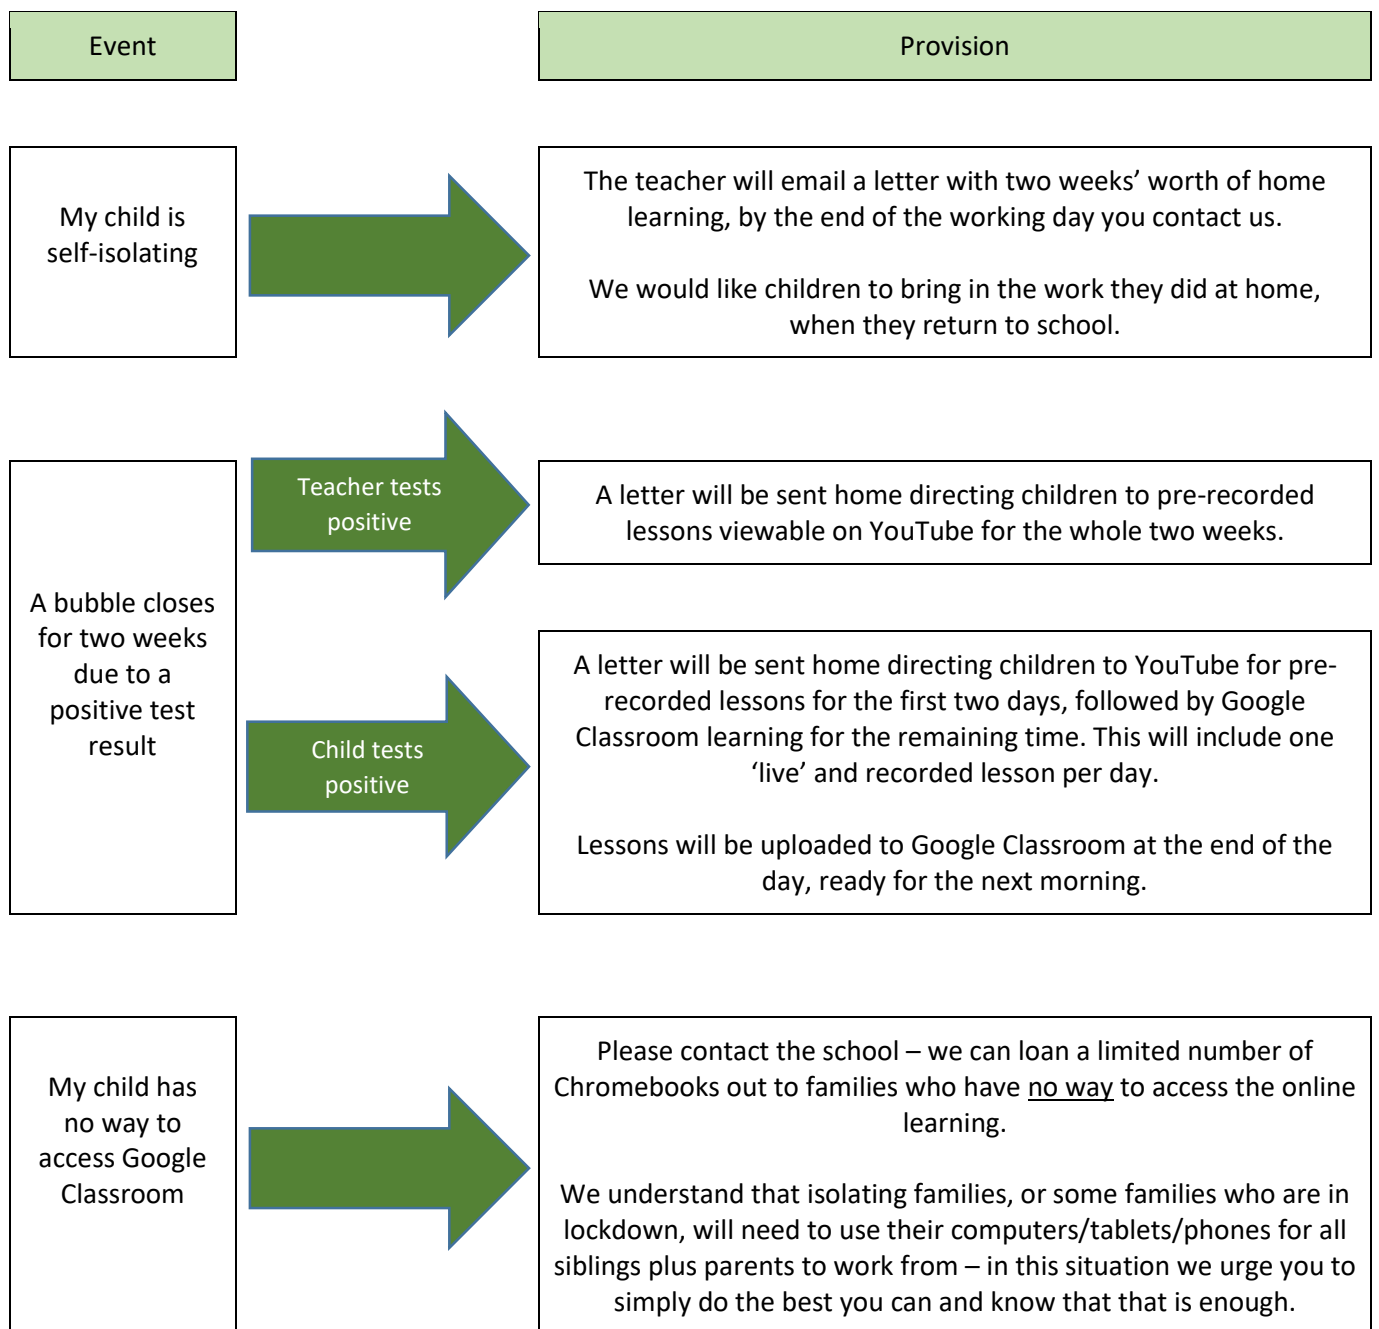

Isolation Home Learning at Shirley Junior School

Google Classroom can be accessed on a computer or laptop, or as an app on Android or Apple tablet devices (not currently on Windows tablets). It can also be accessed via the browser on an Xbox or PlayStation. While accessible via the app on a mobile phone, it would not be easy to use many of the features on such a small screen size.