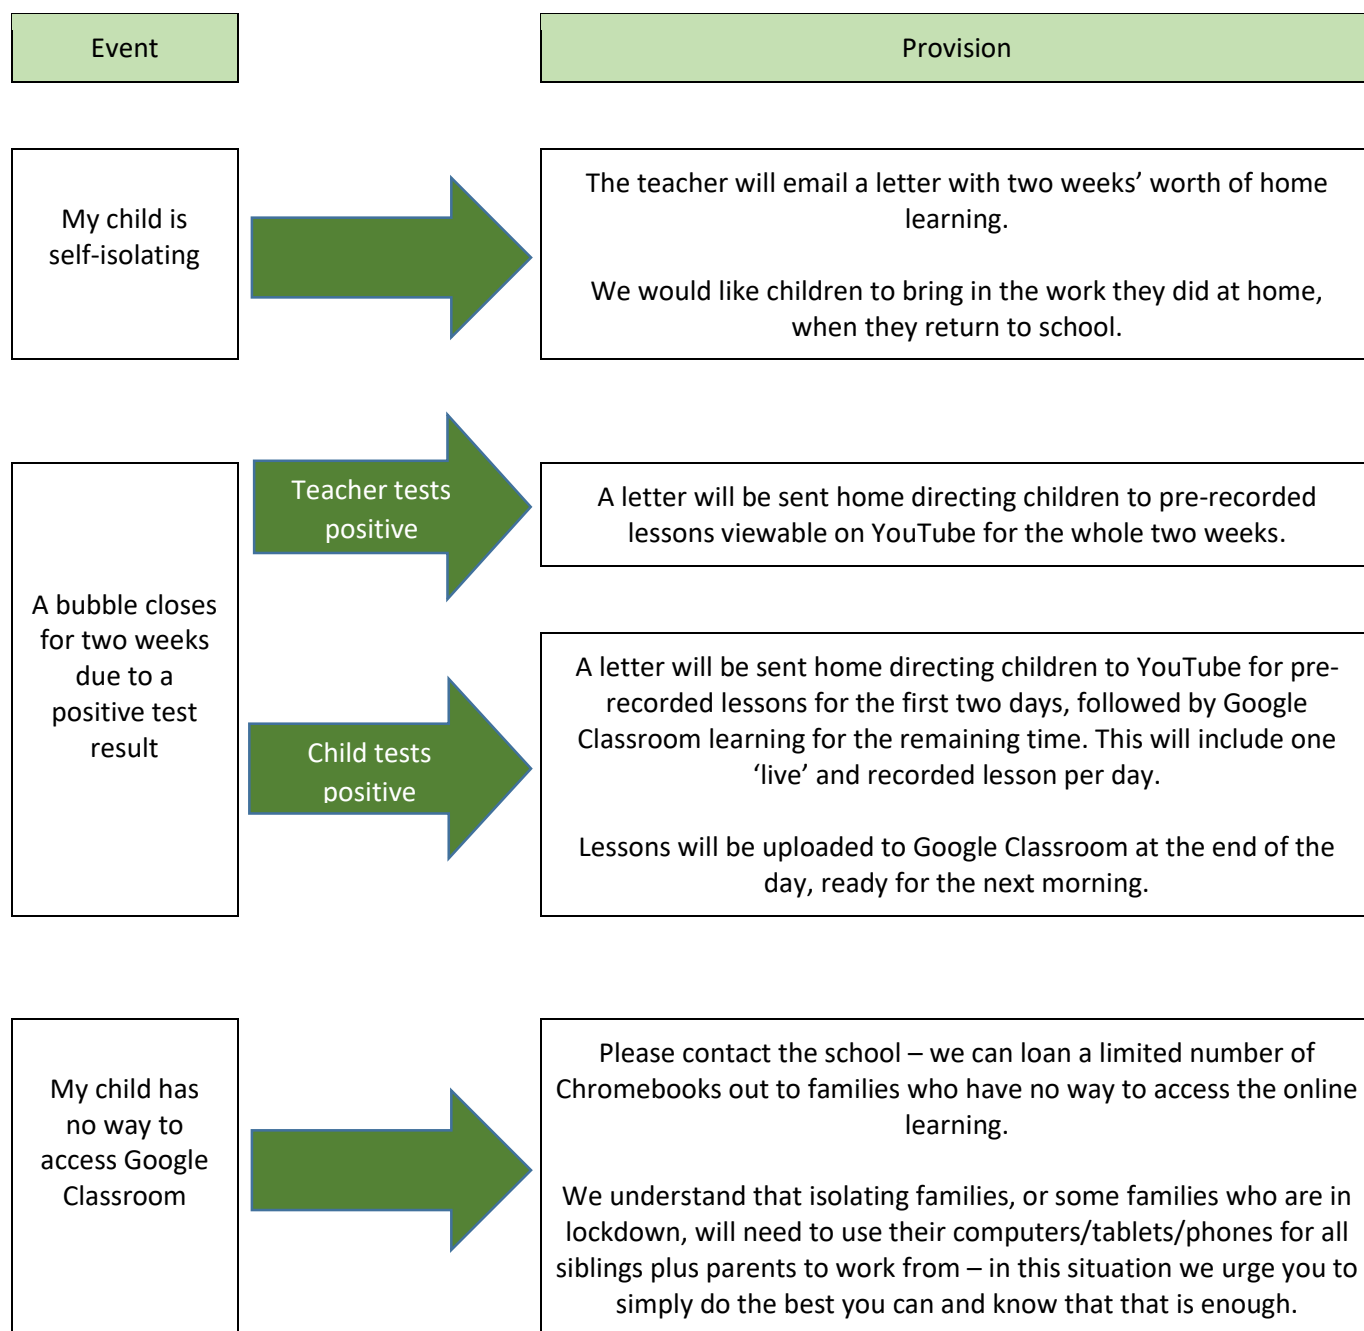

Home Learning at Shirley Junior School

Google Classroom can be accessed on a computer or laptop, or as an app on Android or Apple tablet devices (not currently on Windows tablets). It can also be accessed via the browser on an Xbox or PlayStation. While accessible via the app on a mobile phone, it would not be easy to use many of the features on such a small screen size.